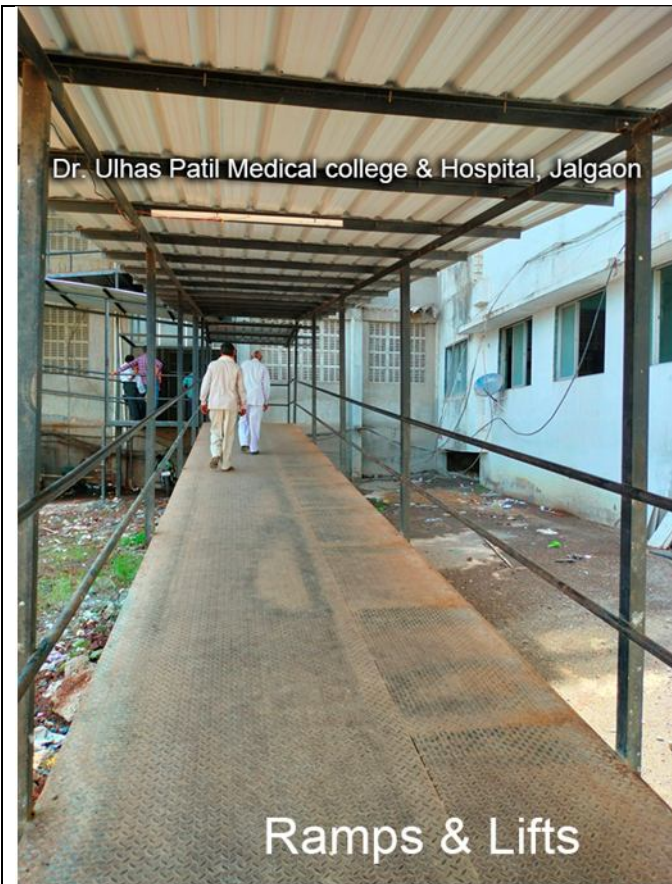

Ramps & Lifts